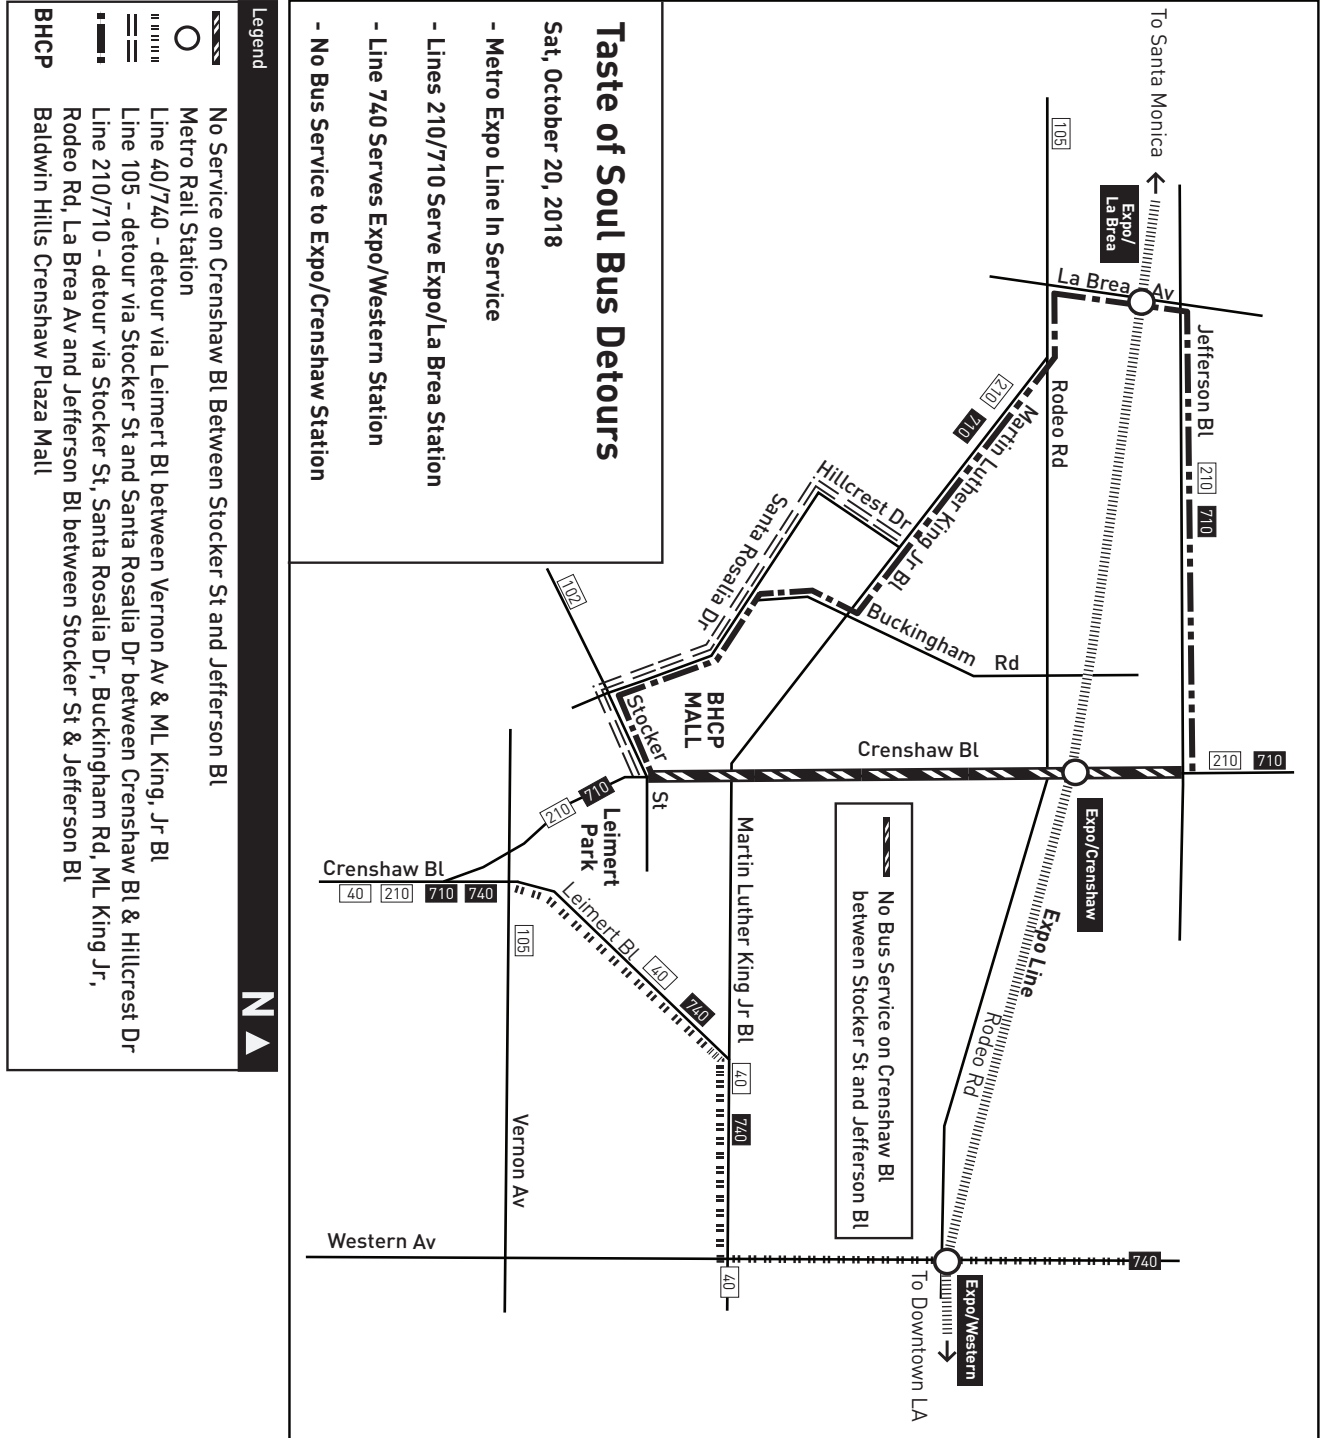

Effective Oct 20 2018

40/740, 105, 210/710

Rider Alert

Adviso de Pasajeros

Taste of Soul Detours Saturday, October 20, 2018

Metro Expo Line will be in service.
Lines 210, 710 detour will connect to Expo/La Brea Station.
Line 740 connects to Expo/Western Station.

No Metro bus service to Expo/Crenshaw Station.

*La línea Metro Expo estará en servicio.
Las líneas 210, 710 estarán en desvío y se conectará con la Estación Expo/ La Brea.*

La línea 740 se conectará con la Estación Expo/Western

No habrá servicio de autobús a la Estacion Expo/ Crenshaw.

metro.net
323.GO.METRO

Travel Info
511

Wheelchair Hotline
800.621.7828

California Relay Service
711